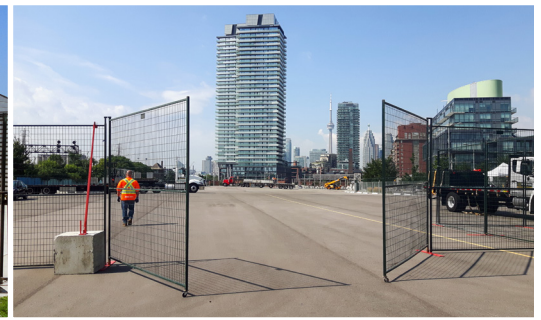

GATE ASSEMBLIES

MODU-LOC
FENCE RENTALS

ANYTIME. ANYWHERE.

Modu-Loc fence systems include pedestrian and vehicle access gates. Our gates can be placed anywhere in the fence line, allowing for effective control.

PERSONNEL AND VEHICLE ACCESS – options include sliding gates, integrated man-door panels, hinged swing gates and wheeled bases

ALL-TERRAIN OPTIONS – larger wheels for rough or uneven surfaces

VISIBLE ACCESS – integrated hi-vis gate systems that stand out from the fence line

INCREASE SECURITY – with controlled access points

USER-FRIENDLY – easily operated by a single person

VARIOUS CONFIGURATIONS AVAILABLE, INCLUDING:

- 5' pedestrian gate
- 10' swing gate
- 10' sliding gate
- 20' double swing gate
- 20' double sliding gate